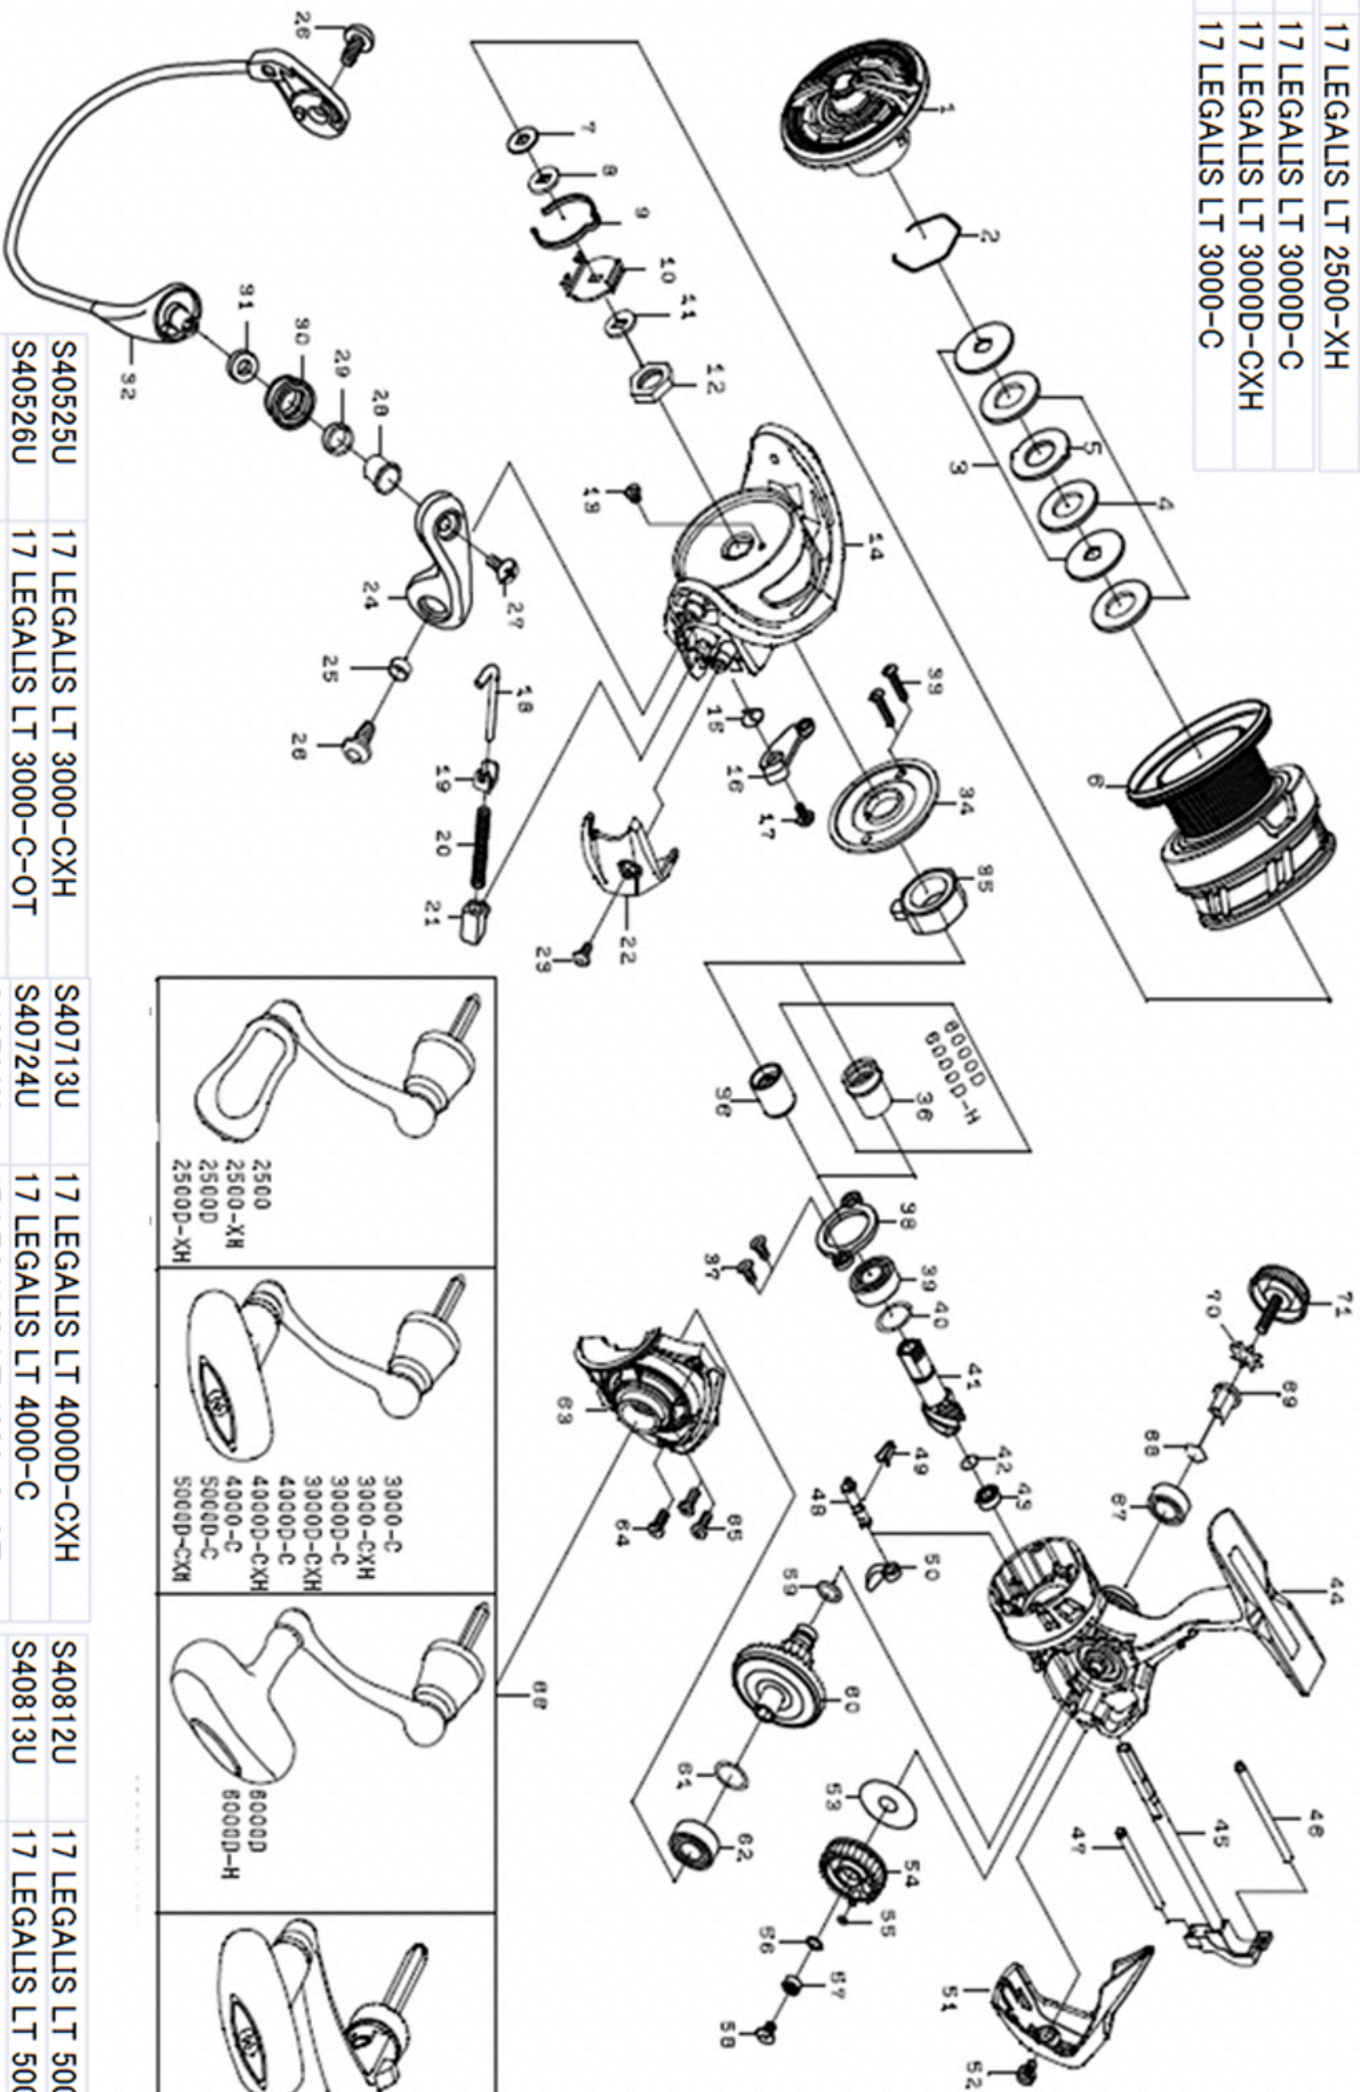

17 LEGALIS LT 6000D

Feel Alive.

Please quote by part number, not key number when ordering.
spares@daiwaaustralia.com.au PH: (02) 8644 8644

S40412U	17 LEGALIS LT 2500D
S40413U	17 LEGALIS LT2500D-XH
S40424U	17 LEGALIS LT 2500
S40425U	17 LEGALIS LT 2500-XH
S40512U	17 LEGALIS LT 3000D-C
S40513U	17 LEGALIS LT 3000D-CXH
S40524U	17 LEGALIS LT 3000-C

S40525U	17 LEGALIS LT 3000-CXH	S40713U	17 LEGALIS LT 4000D-CXH	S40812U	17 LEGALIS LT 5000D-C
S40526U	17 LEGALIS LT 3000-C-OT	S40724U	17 LEGALIS LT 4000-C	S40813U	17 LEGALIS LT 5000D-CXH
S40527U	17 LEGALIS LT 3000-CXH-OT	S40726U	17 LEGALIS LT 4000-C-OT	S40912U	17 LEGALIS LT 6000D
S40712U	17 LEGALIS LT 4000D-C	S40727U	17 LEGALIS LT 4000-CXH-OT	S40913U	17 LEGALIS LT 6000D-H